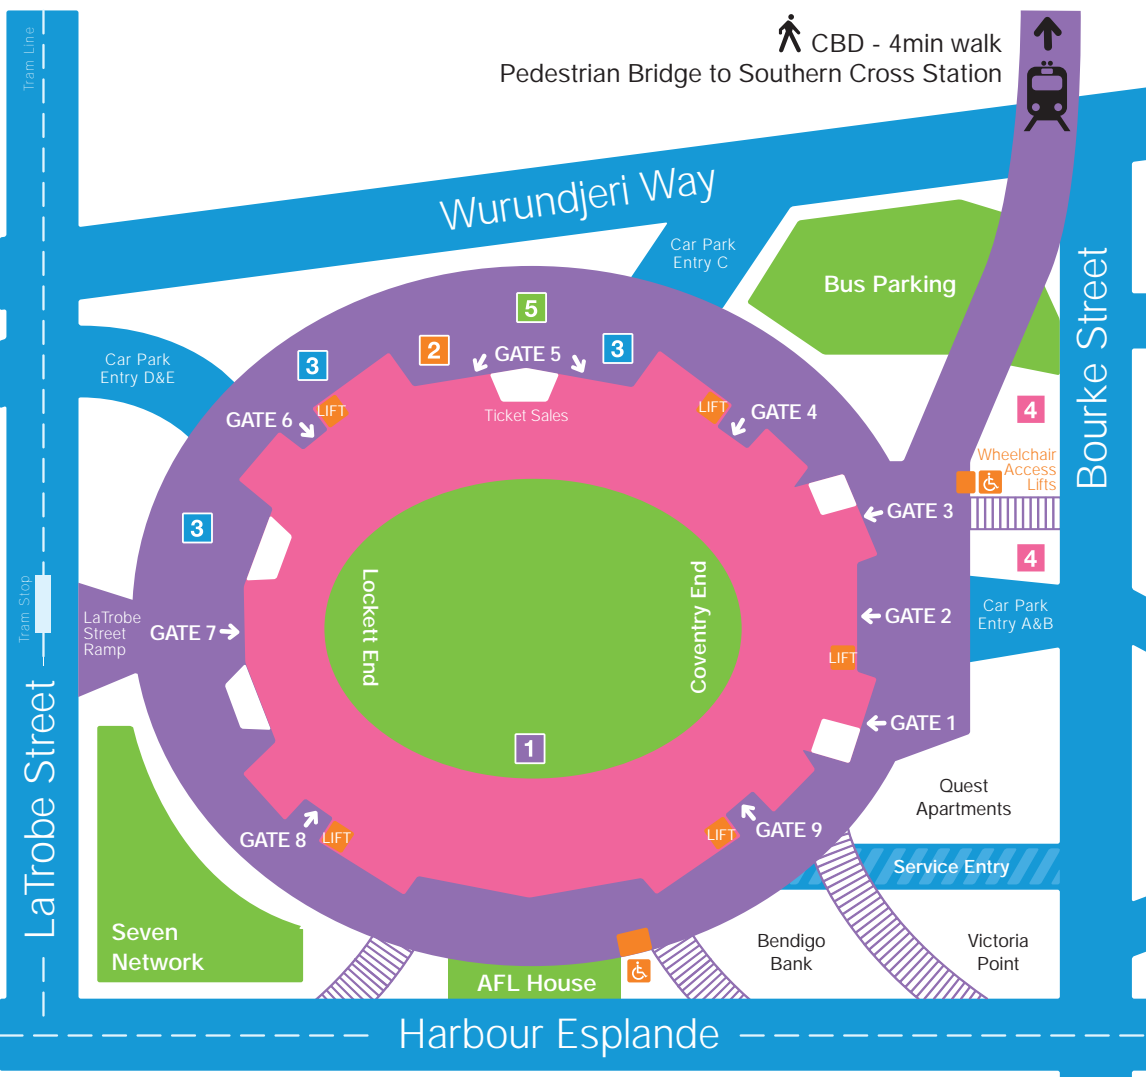

DANCE WITH

DORA the EXPLORER™

AT THE GOOD FRIDAY APPEAL KIDS BIG DAY OUT

Friday 2nd April 2010 • 10.00am - 4.00pm • Etihad Stadium, Docklands

© 2010 Viacom International Inc.

 CBD - 4min walk
 Pedestrian Bridge to Southern Cross Station

Dora the Explorer Stage Show 1

LOCATION: Internal Stage -
 enter via Gates 8 & 9
 SHOW TIMES: 10:30am
 12:30pm

Dora the Explorer and Diego Meet and Greet 2

LOCATION: Outer Concourse -
 Gate 5
 MEET TIMES: 11:30am
 1:30pm

Kids Big Day Out Rides and Entertainment 3

LOCATION: Outer Concourse -
 between Gate 5 &
 Gate 7

Hummer Limo/Mustang/ Harley Davidson Rides 4

LOCATION: Bourke Street -
 Near Car Park Entry A & B

Channel 7 Autograph Signings 5

LOCATION: Outer Concourse -
 Gate 5

A gold coin donation for rides &
 entertainment, with all proceeds
 to The Royal Children's Hospital
 Good Friday Appeal.